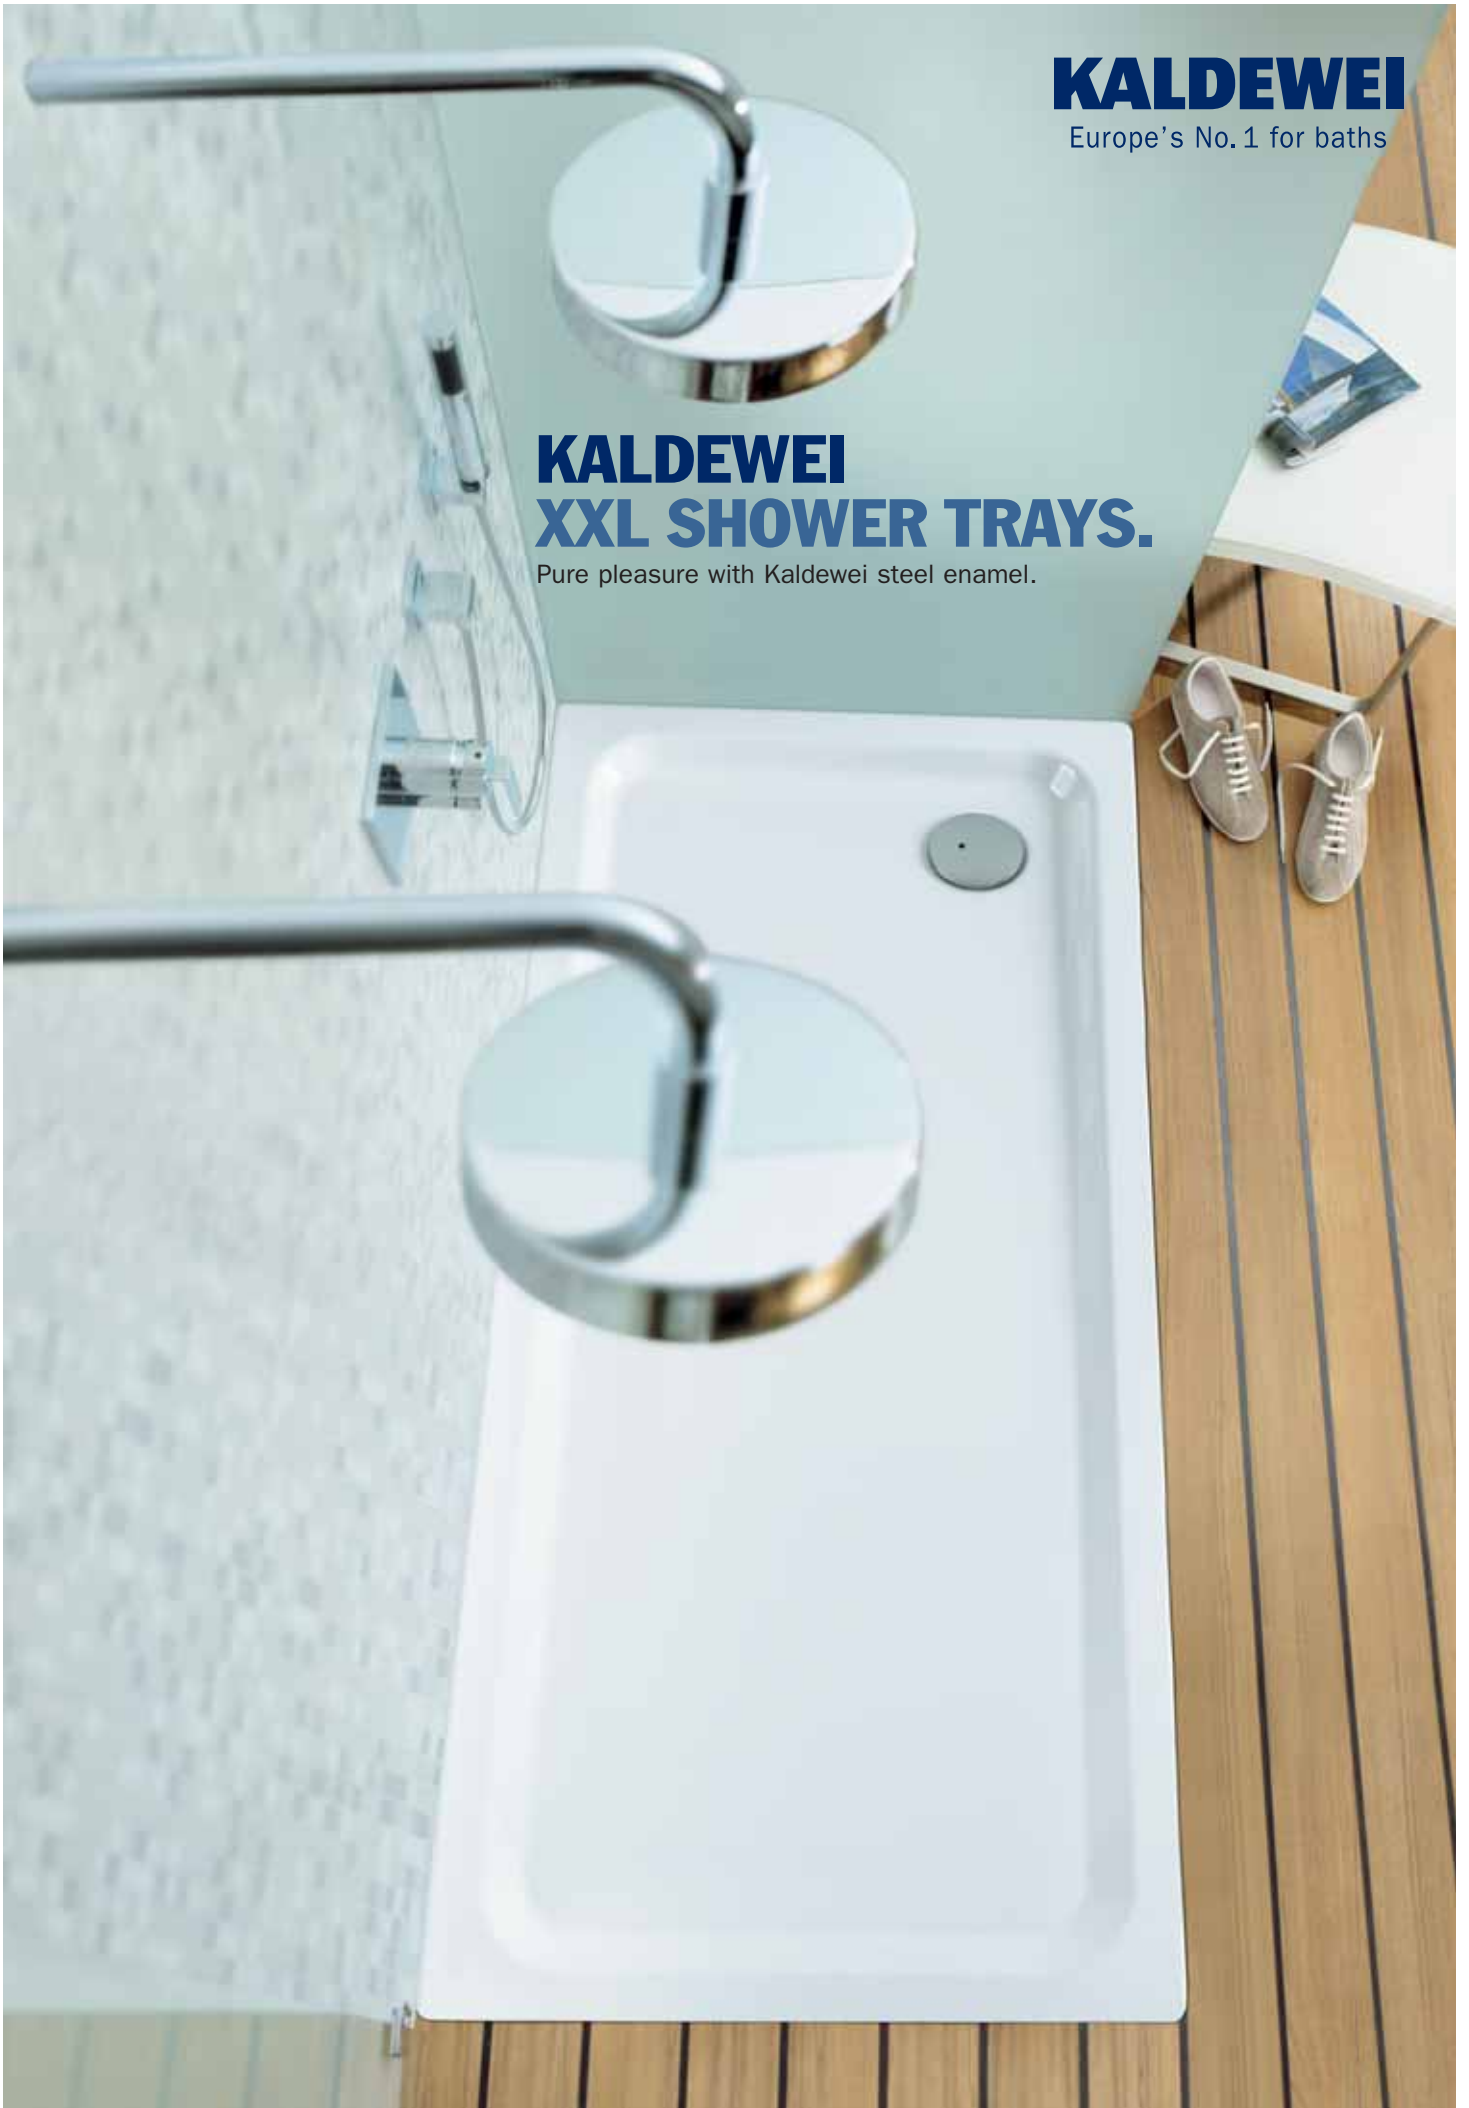

KALDEWEI

Europe's No. 1 for baths

**KALDEWEI
XXL SHOWER TRAYS.**

Pure pleasure with Kaldewei steel enamel.

**XXL SHOWER TRAYS.
A NEW DIMENSION
IN SHOWERING.**

The new Kaldewei XXL shower trays are not only extra large – they are also fascinatingly flat. They bring added elegance to the bathroom while providing especially easy entry and exit. The unusually spacious format offers unique advantages. With so much space at hand, you can install two showerheads to give the whole family plenty of room for pleasant showering. Whether young or old, together or alone: showering enjoyment takes on a whole new dimension in one of the twelve XXL shower trays, which are setting new standards in size and versatility.

THE SUPERPLAN XXL. ELEGANCE AND SPACIOUSNESS.

Today's bathroom is a living space in its own right. The daily focus here is the shower, where people start their day refreshed and wash away their cares in the evening. With the SUPERPLAN XXL, showering becomes an aesthetic experience as well. Thanks to its installation level with the floor, the SUPERPLAN XXL represents a successful combination of spaciousness and elegance in any bathroom – for exclusive showering pleasure. The SUPERPLAN XXL is available in six sizes.

THE DUSCHPLAN XXL. SIMPLY MORE FREEDOM OF MOVEMENT.

To free your mind, you first need more freedom of movement for your body. The generously proportioned DUSCHPLAN XXL gives you all the space you need to experience the beneficial and refreshing effects of showering even more intensely. Of course, that also goes for showering with a friend. Thanks to its exceptional length and width, the DUSCHPLAN XXL offers more than enough room to fulfil a variety of individual needs. Whether for single people, families or grandparents – the daily shower is now an occasion to look forward to. The DUSCHPLAN XXL is available in six sizes.